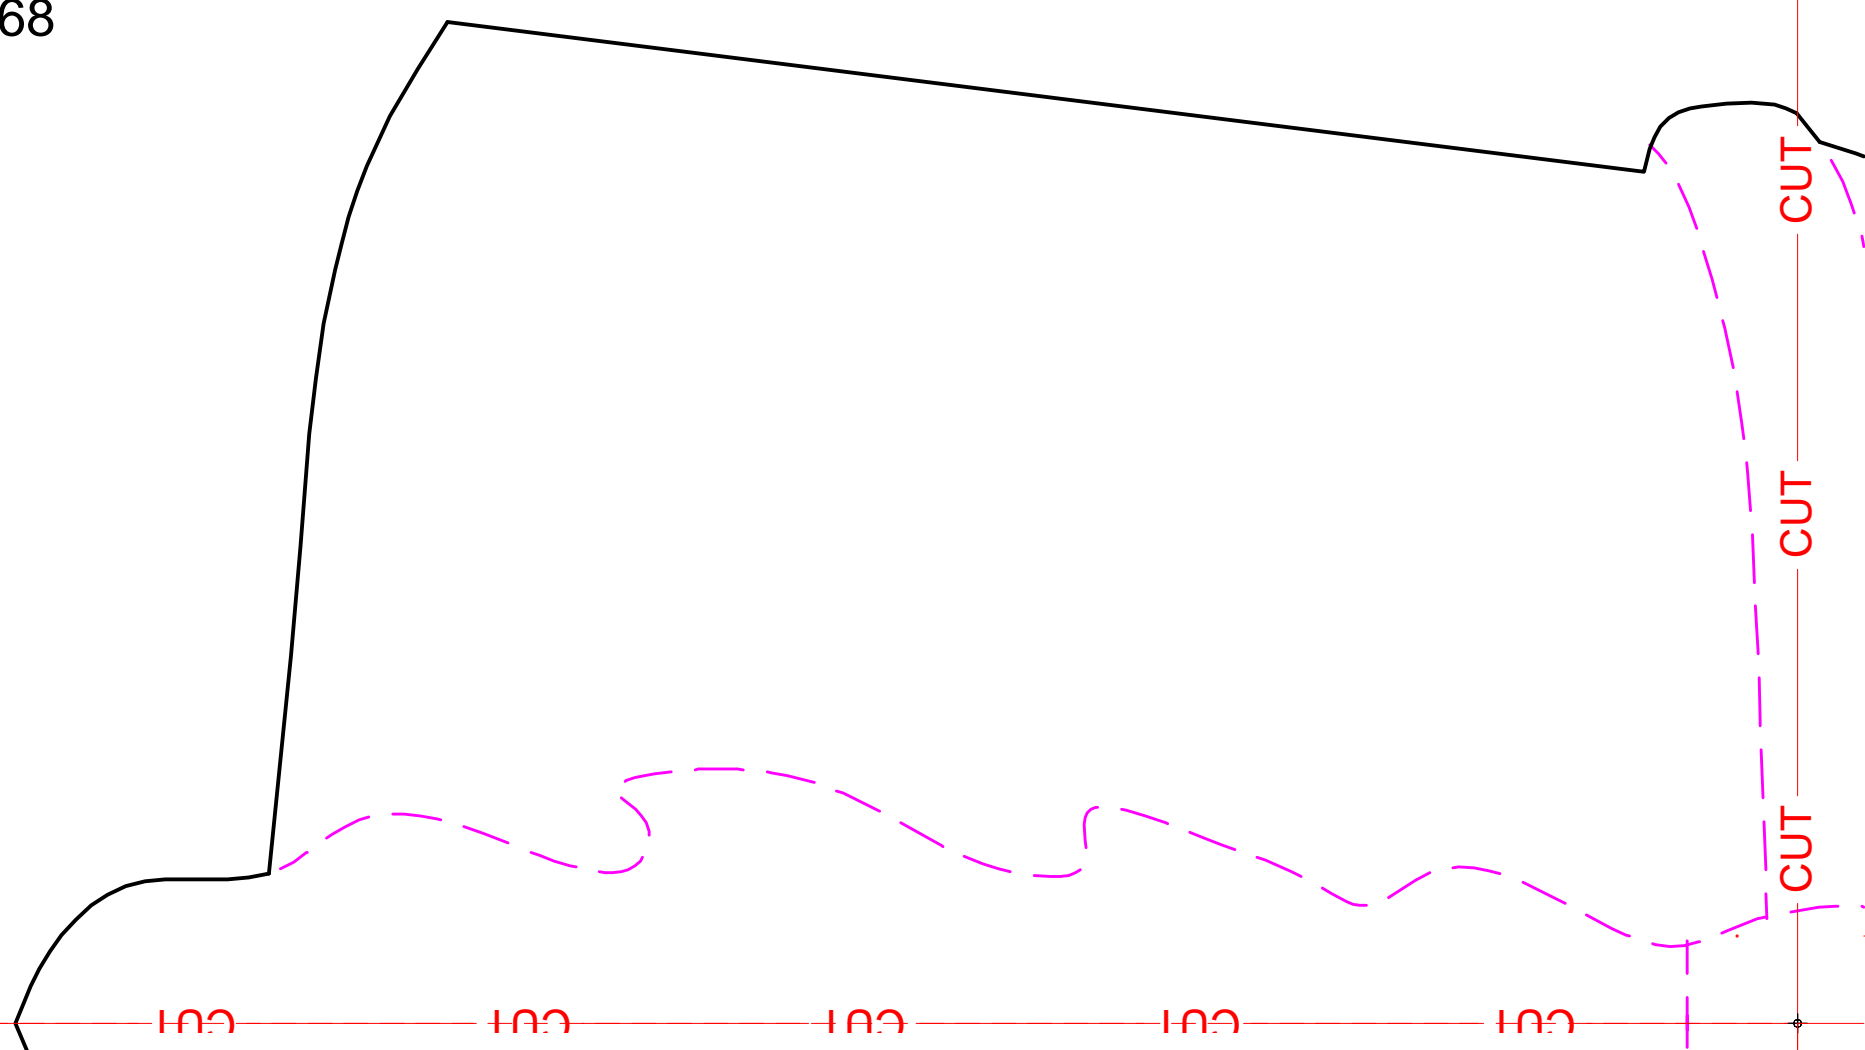

Schilder patroon "TOM"

Afmetingen: ca. 118x33 cm

© L.Lammertsma

#-068

Schilder patroon "TOM"

Afmetingen: ca. 118x33 cm

© L.Lammertsma

#-068

01

02

04

CUT

CUT

CUT

CUT

CUT

CUT

CUT

CUT

05

CUT

CUT

CUT

CUT