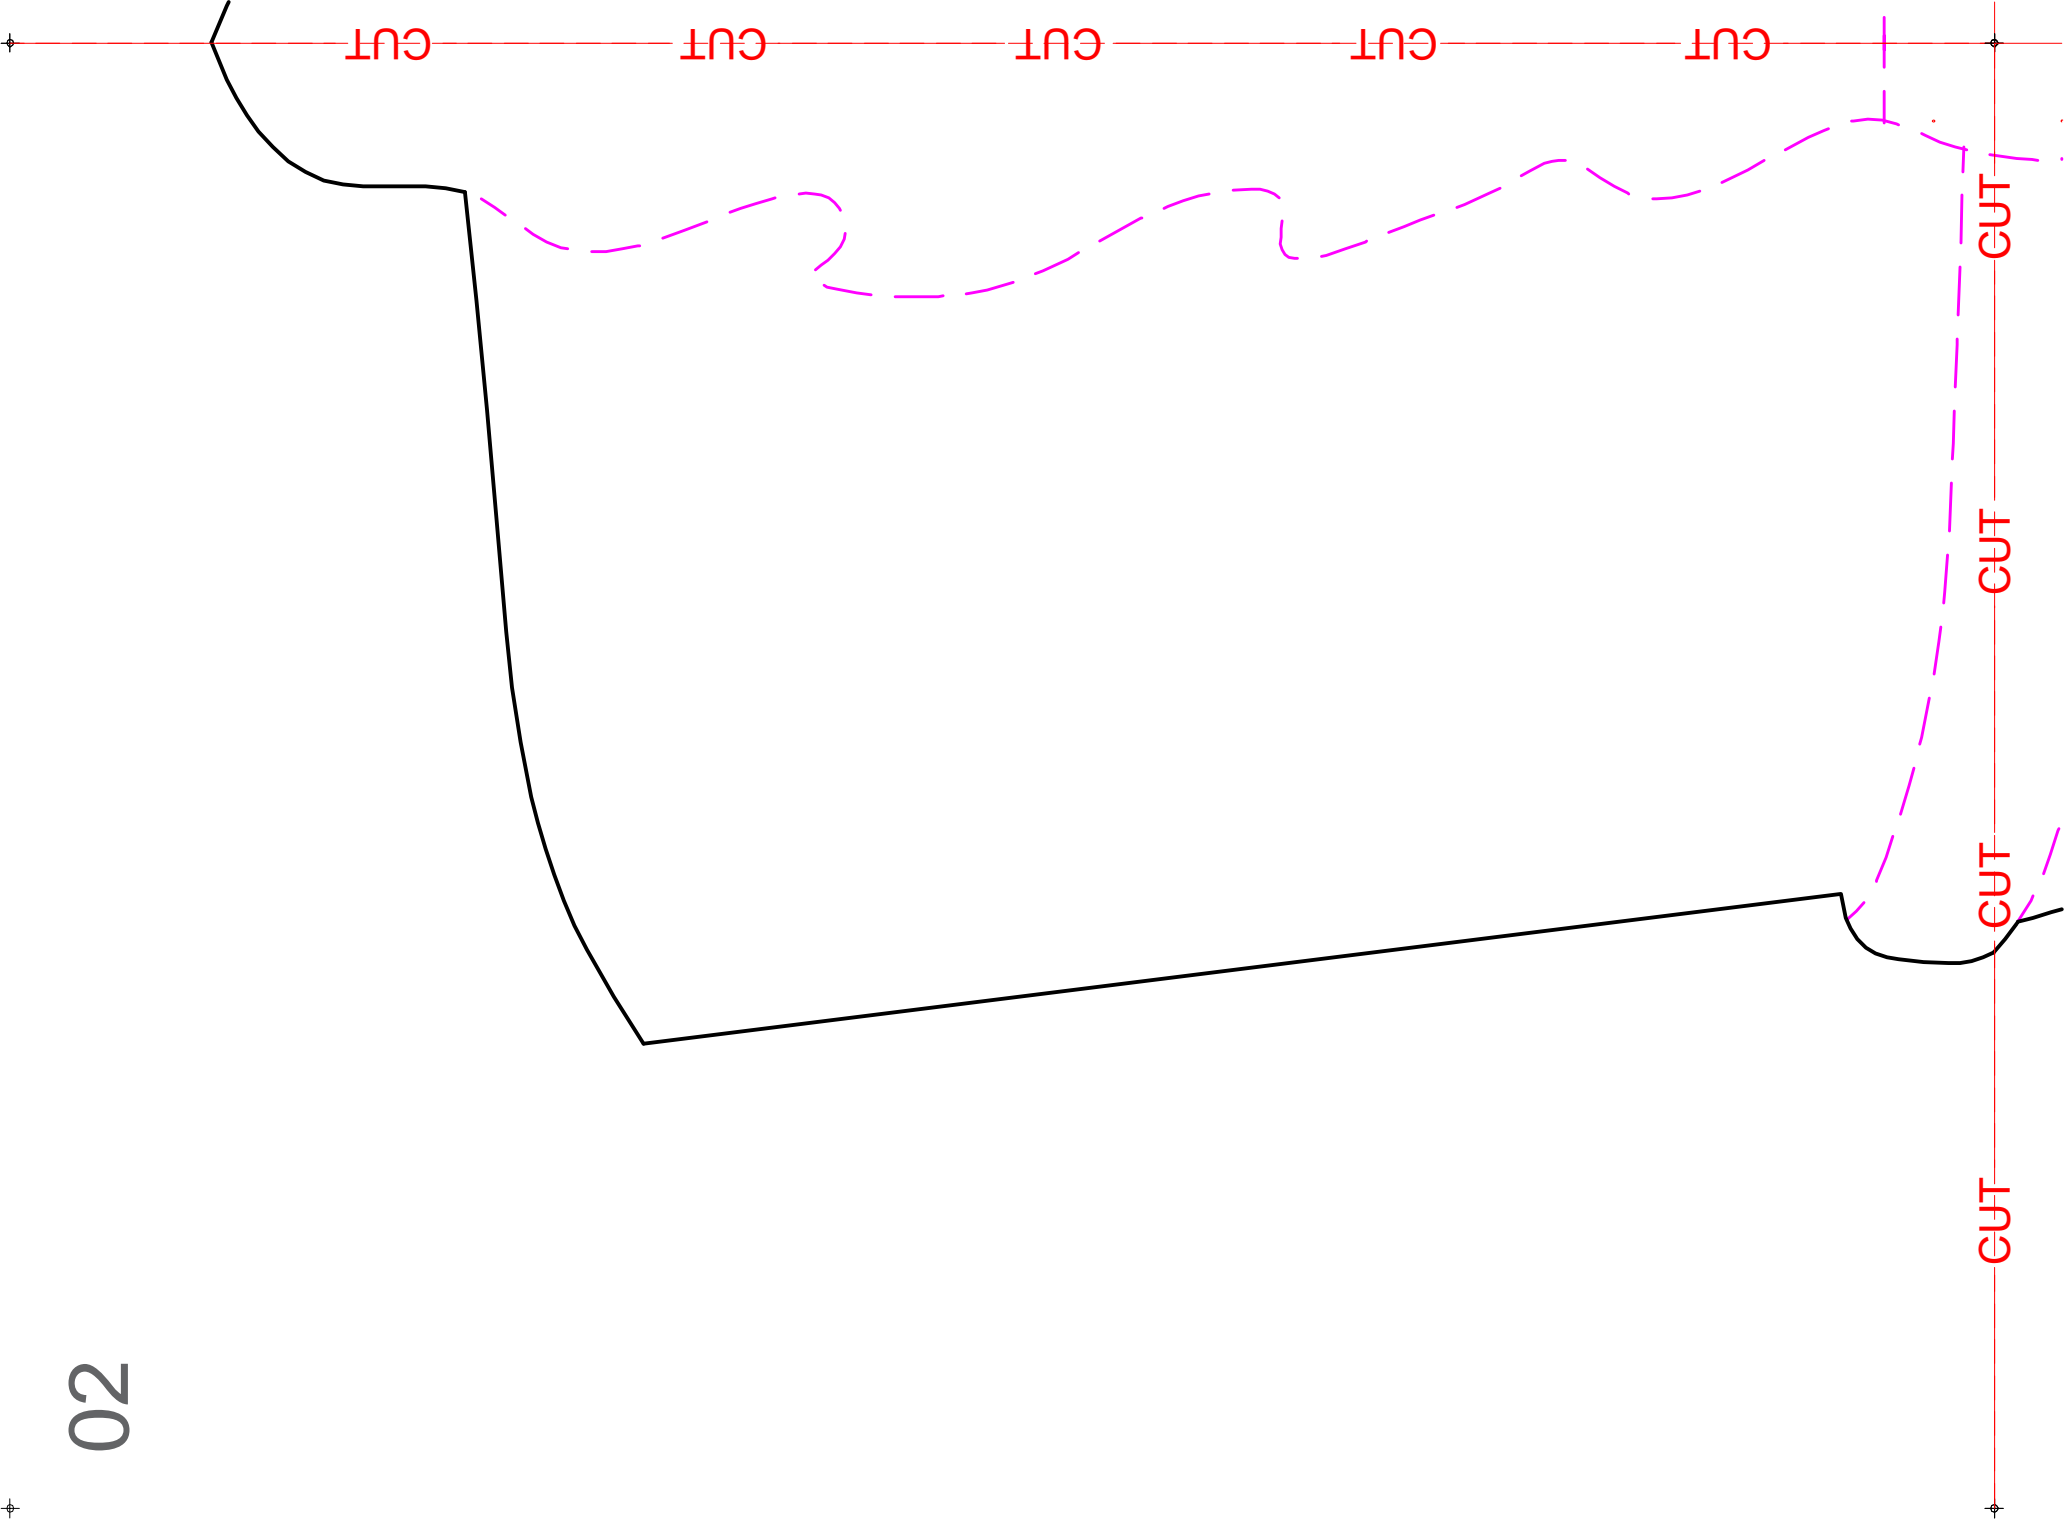

Schilder patroon "TOM"

Afmetingen: ca. 118x33 cm

© L.Lammertsma

#-068

Schilder patroon "TOM"

Afmetingen: ca. 118x33 cm

© L.Lammertsma

#-068

01

02

04

CUT

CUT

CUT

CUT

CUT

CUT

CUT

CUT

05

CUT

CUT

CUT

CUT