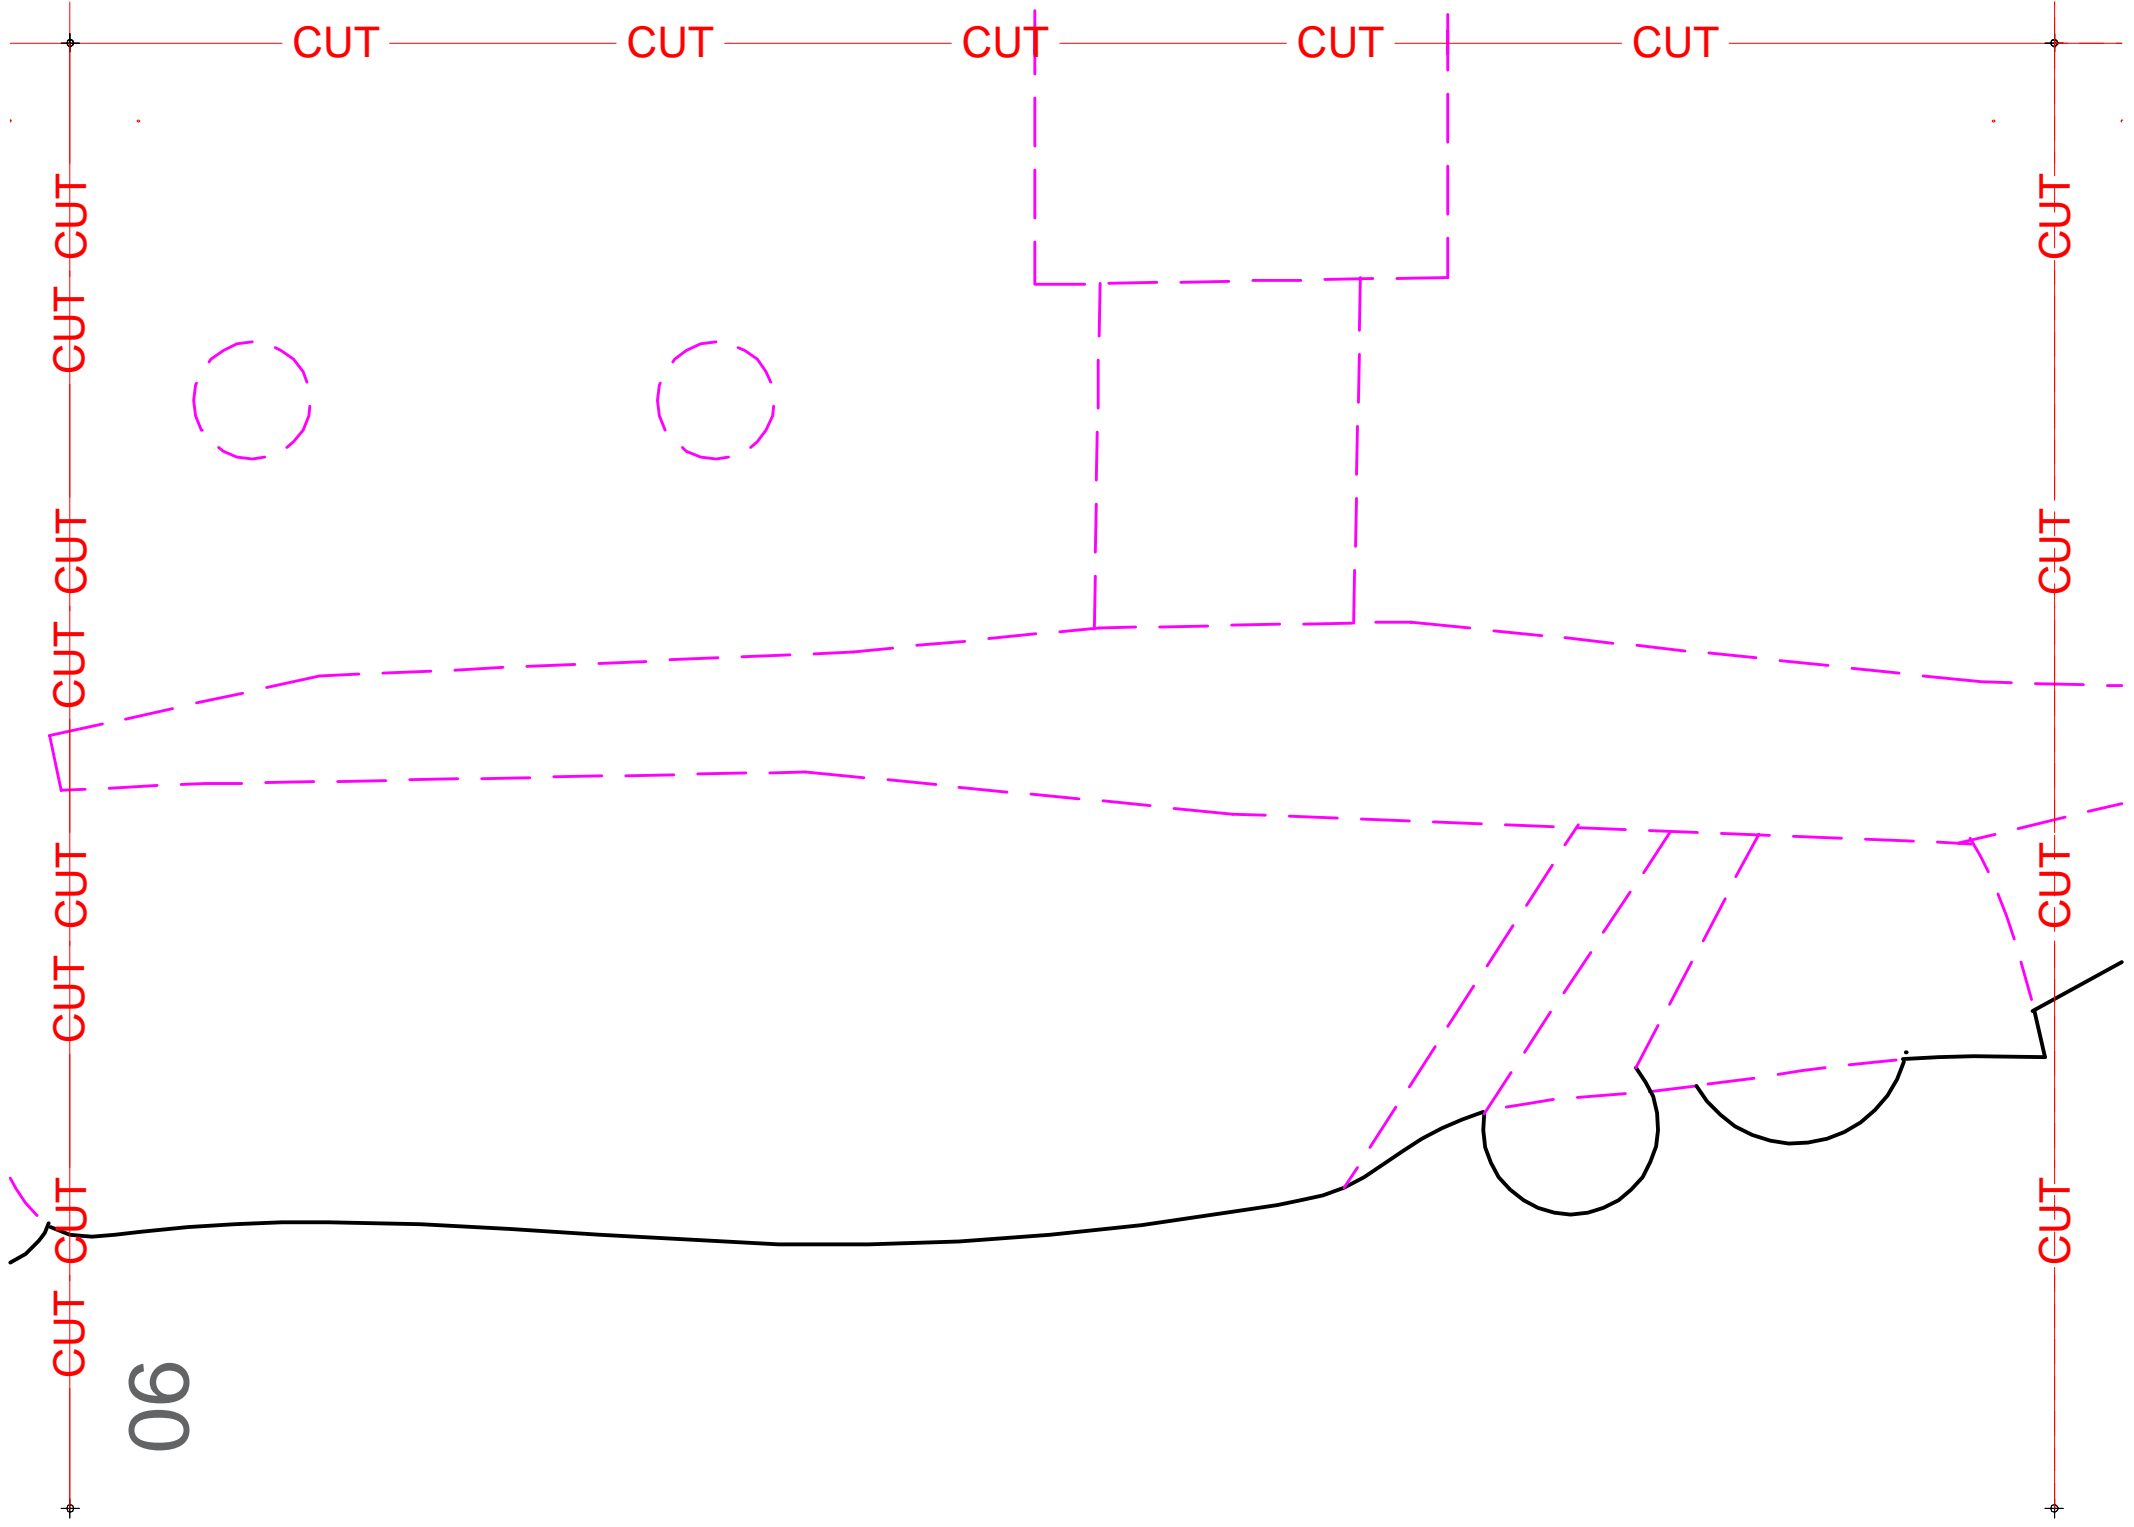

Schilder patroon "TOM"

Afmetingen: ca. 118x33 cm

© L.Lammertsma

#-068

Schilder patroon "TOM"

Afmetingen: ca. 118x33 cm

© L.Lammertsma

#-068

01

02

04

CUT

CUT

CUT

CUT

CUT

CUT

CUT

CUT

05

CUT

CUT

CUT

CUT

CUT

06

CUT

CUT

CUT

CUT

CUT

CUT