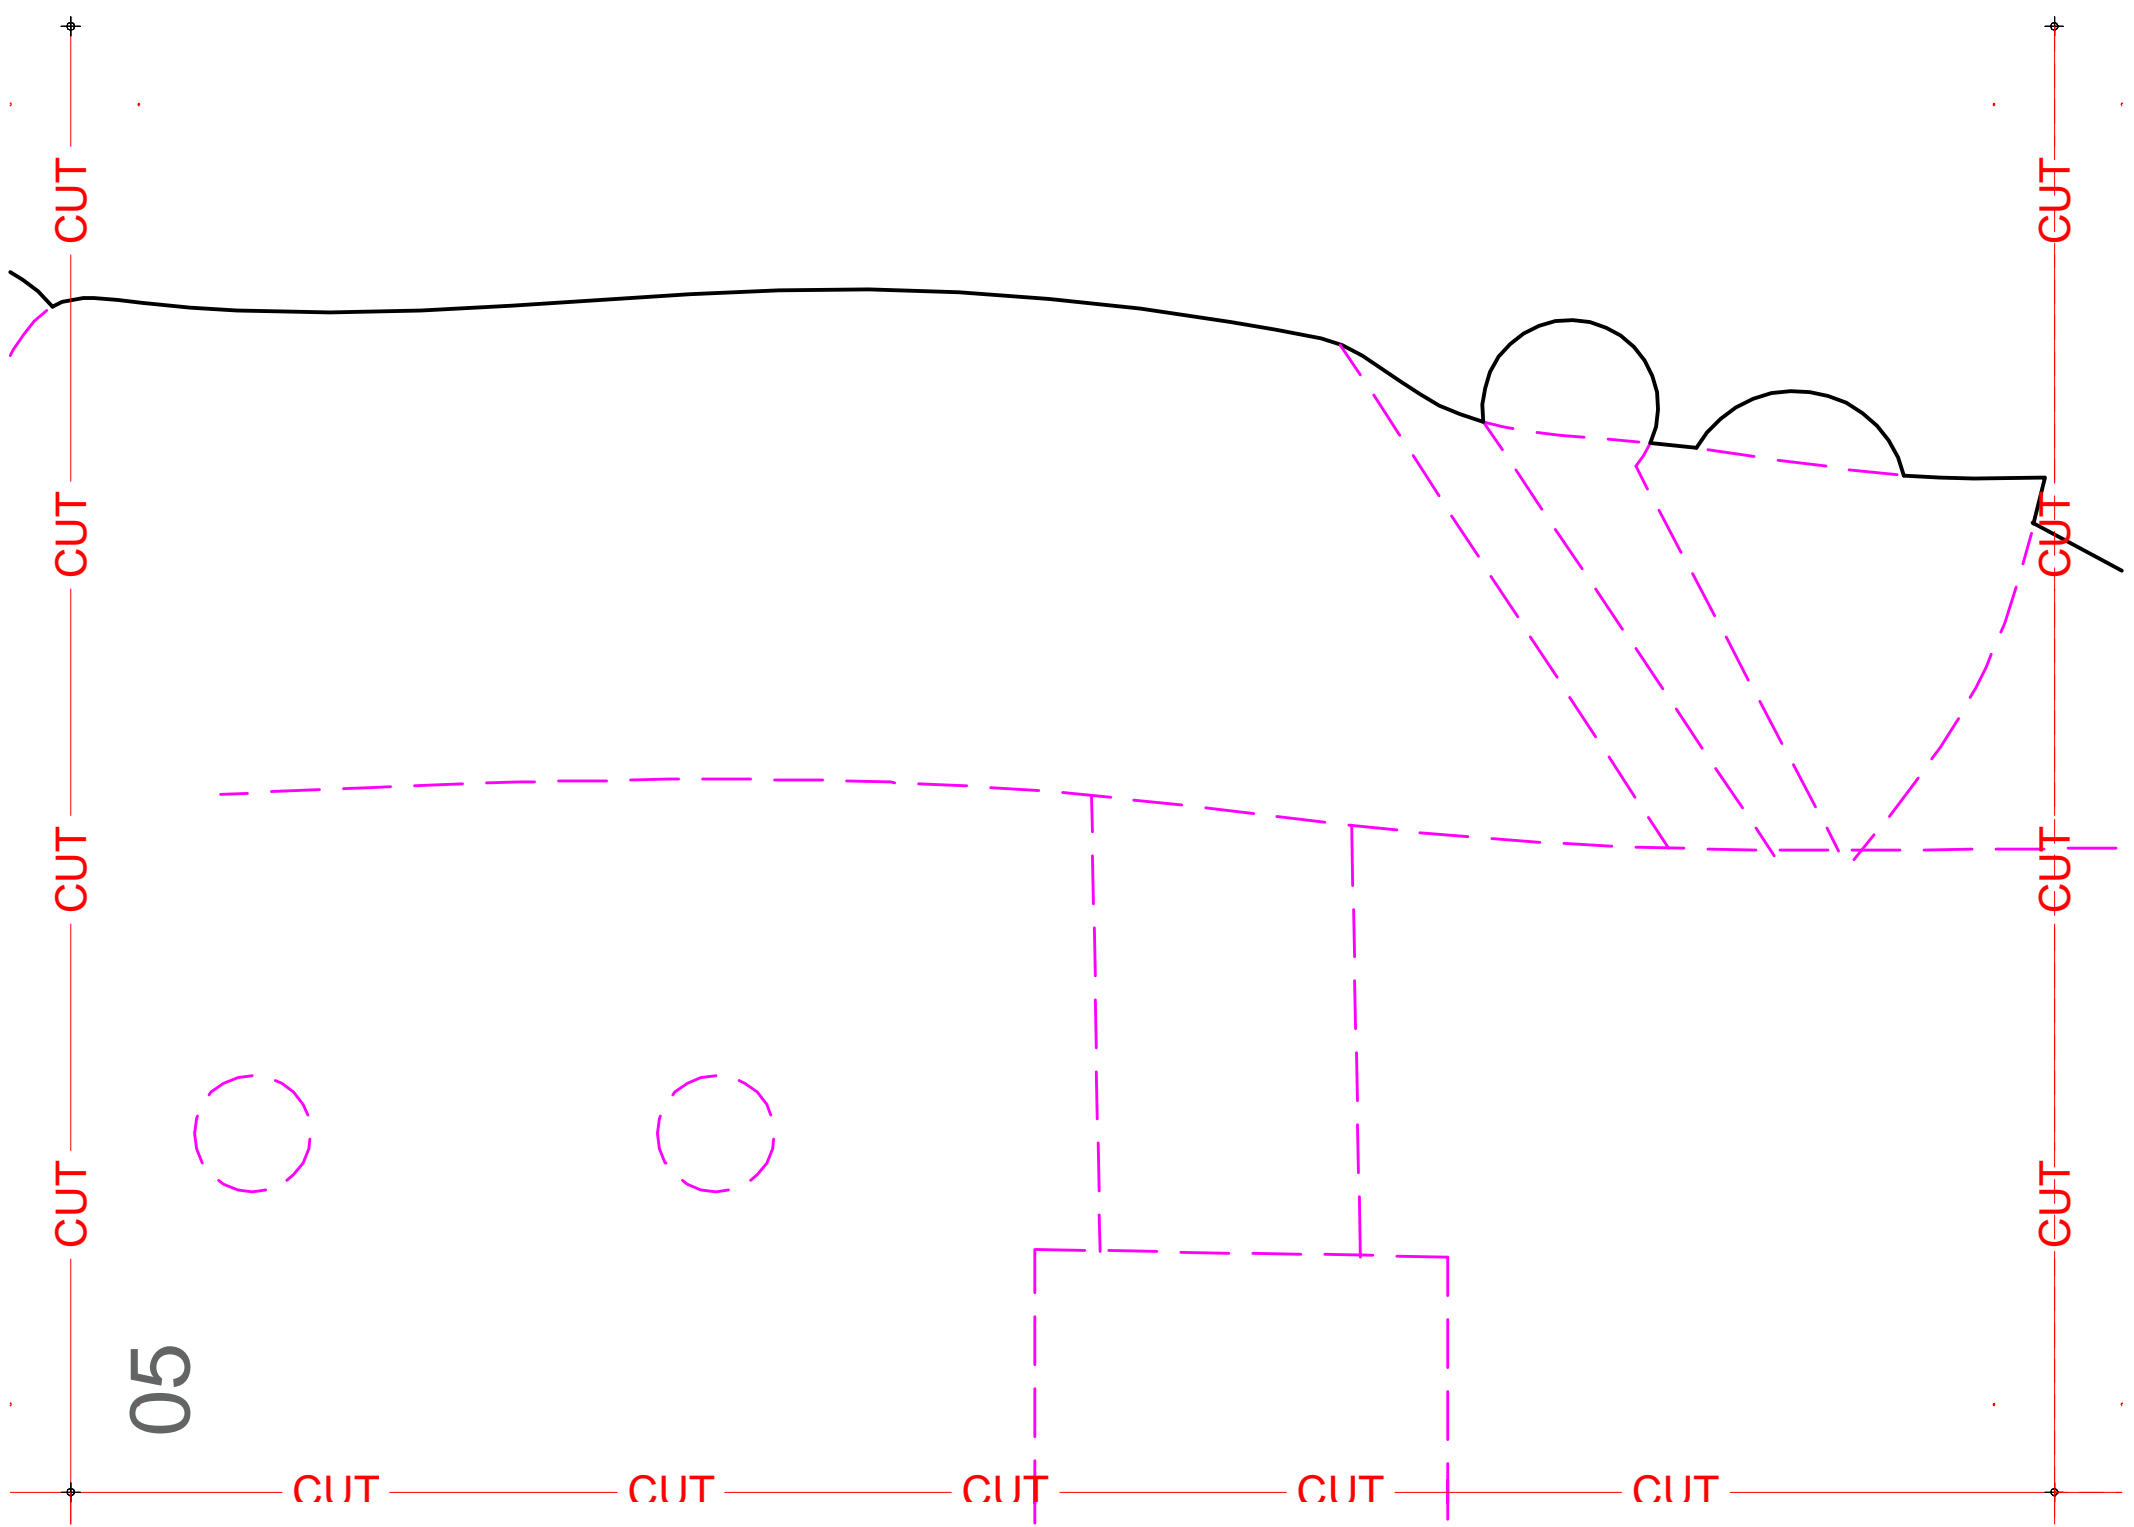

Schilder patroon "TOM"

Afmetingen: ca. 118x33 cm

© L.Lammertsma

#-068

Schilder patroon "TOM"

Afmetingen: ca. 118x33 cm

© L.Lammertsma

#-068

01

02

04

CUT

CUT

CUT

CUT

CUT

CUT

CUT

CUT

05

CUT

CUT

CUT

CUT