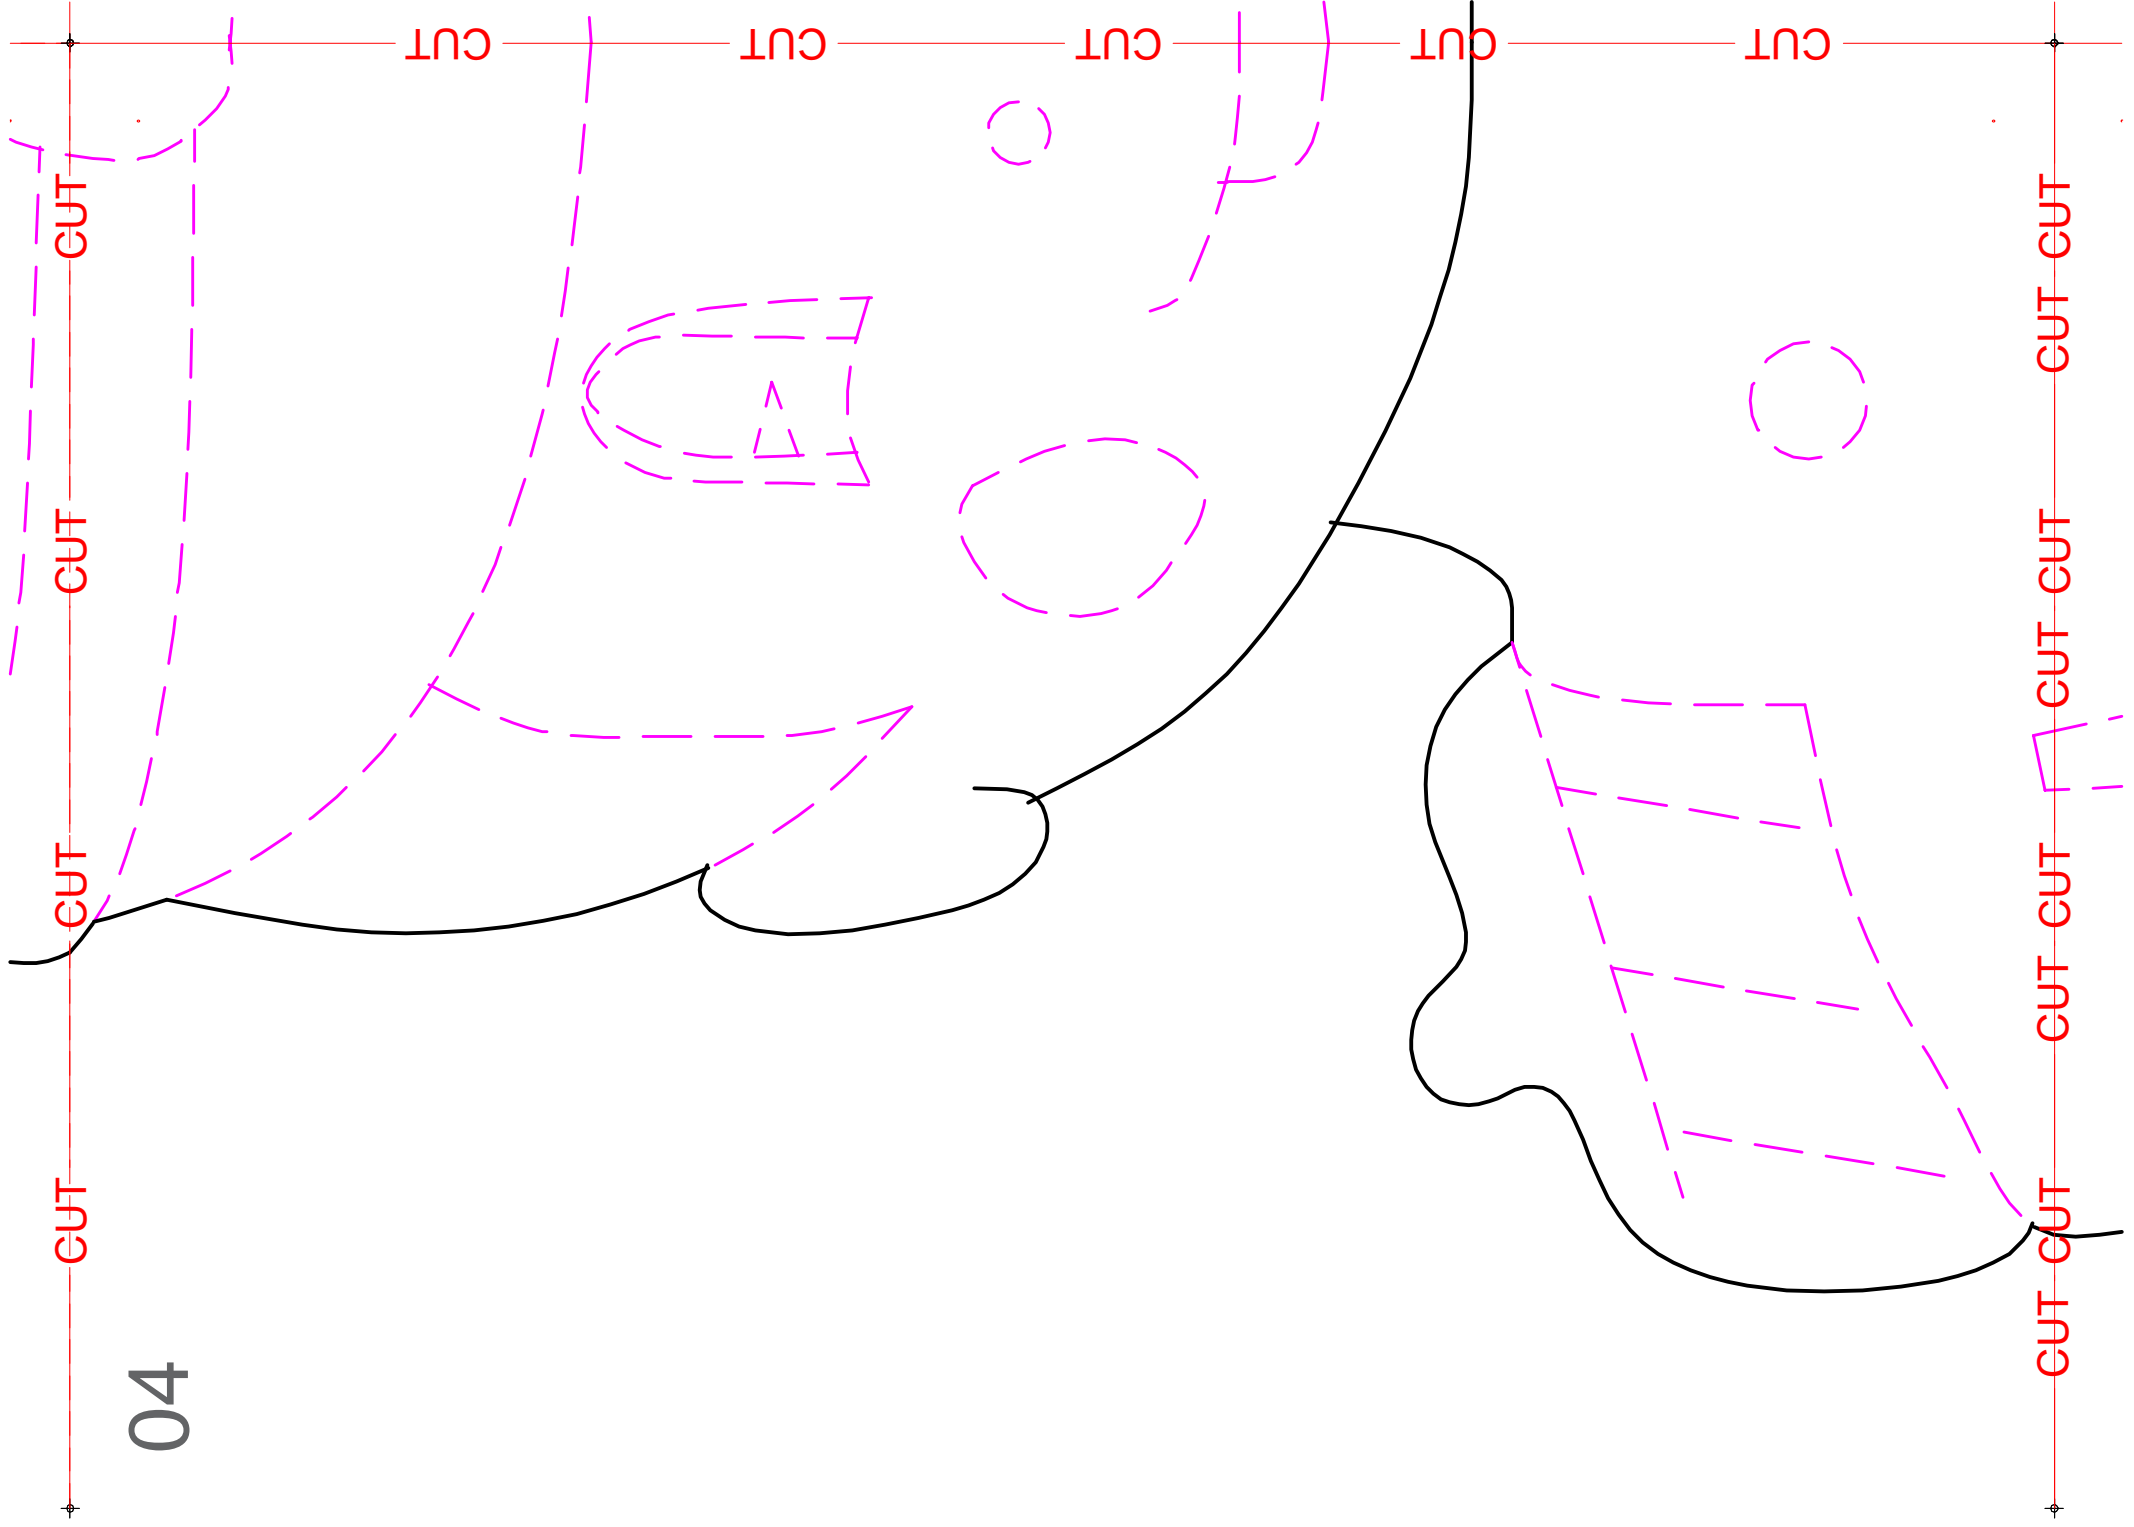

Schilder patroon "TOM"

Afmetingen: ca. 118x33 cm

© L.Lammertsma

#-068

Schilder patroon "TOM"

Afmetingen: ca. 118x33 cm

© L.Lammertsma

#-068

01

02

04

CUT

CUT

CUT

CUT

CUT

CUT

CUT

CUT

05

CUT

CUT

CUT

CUT