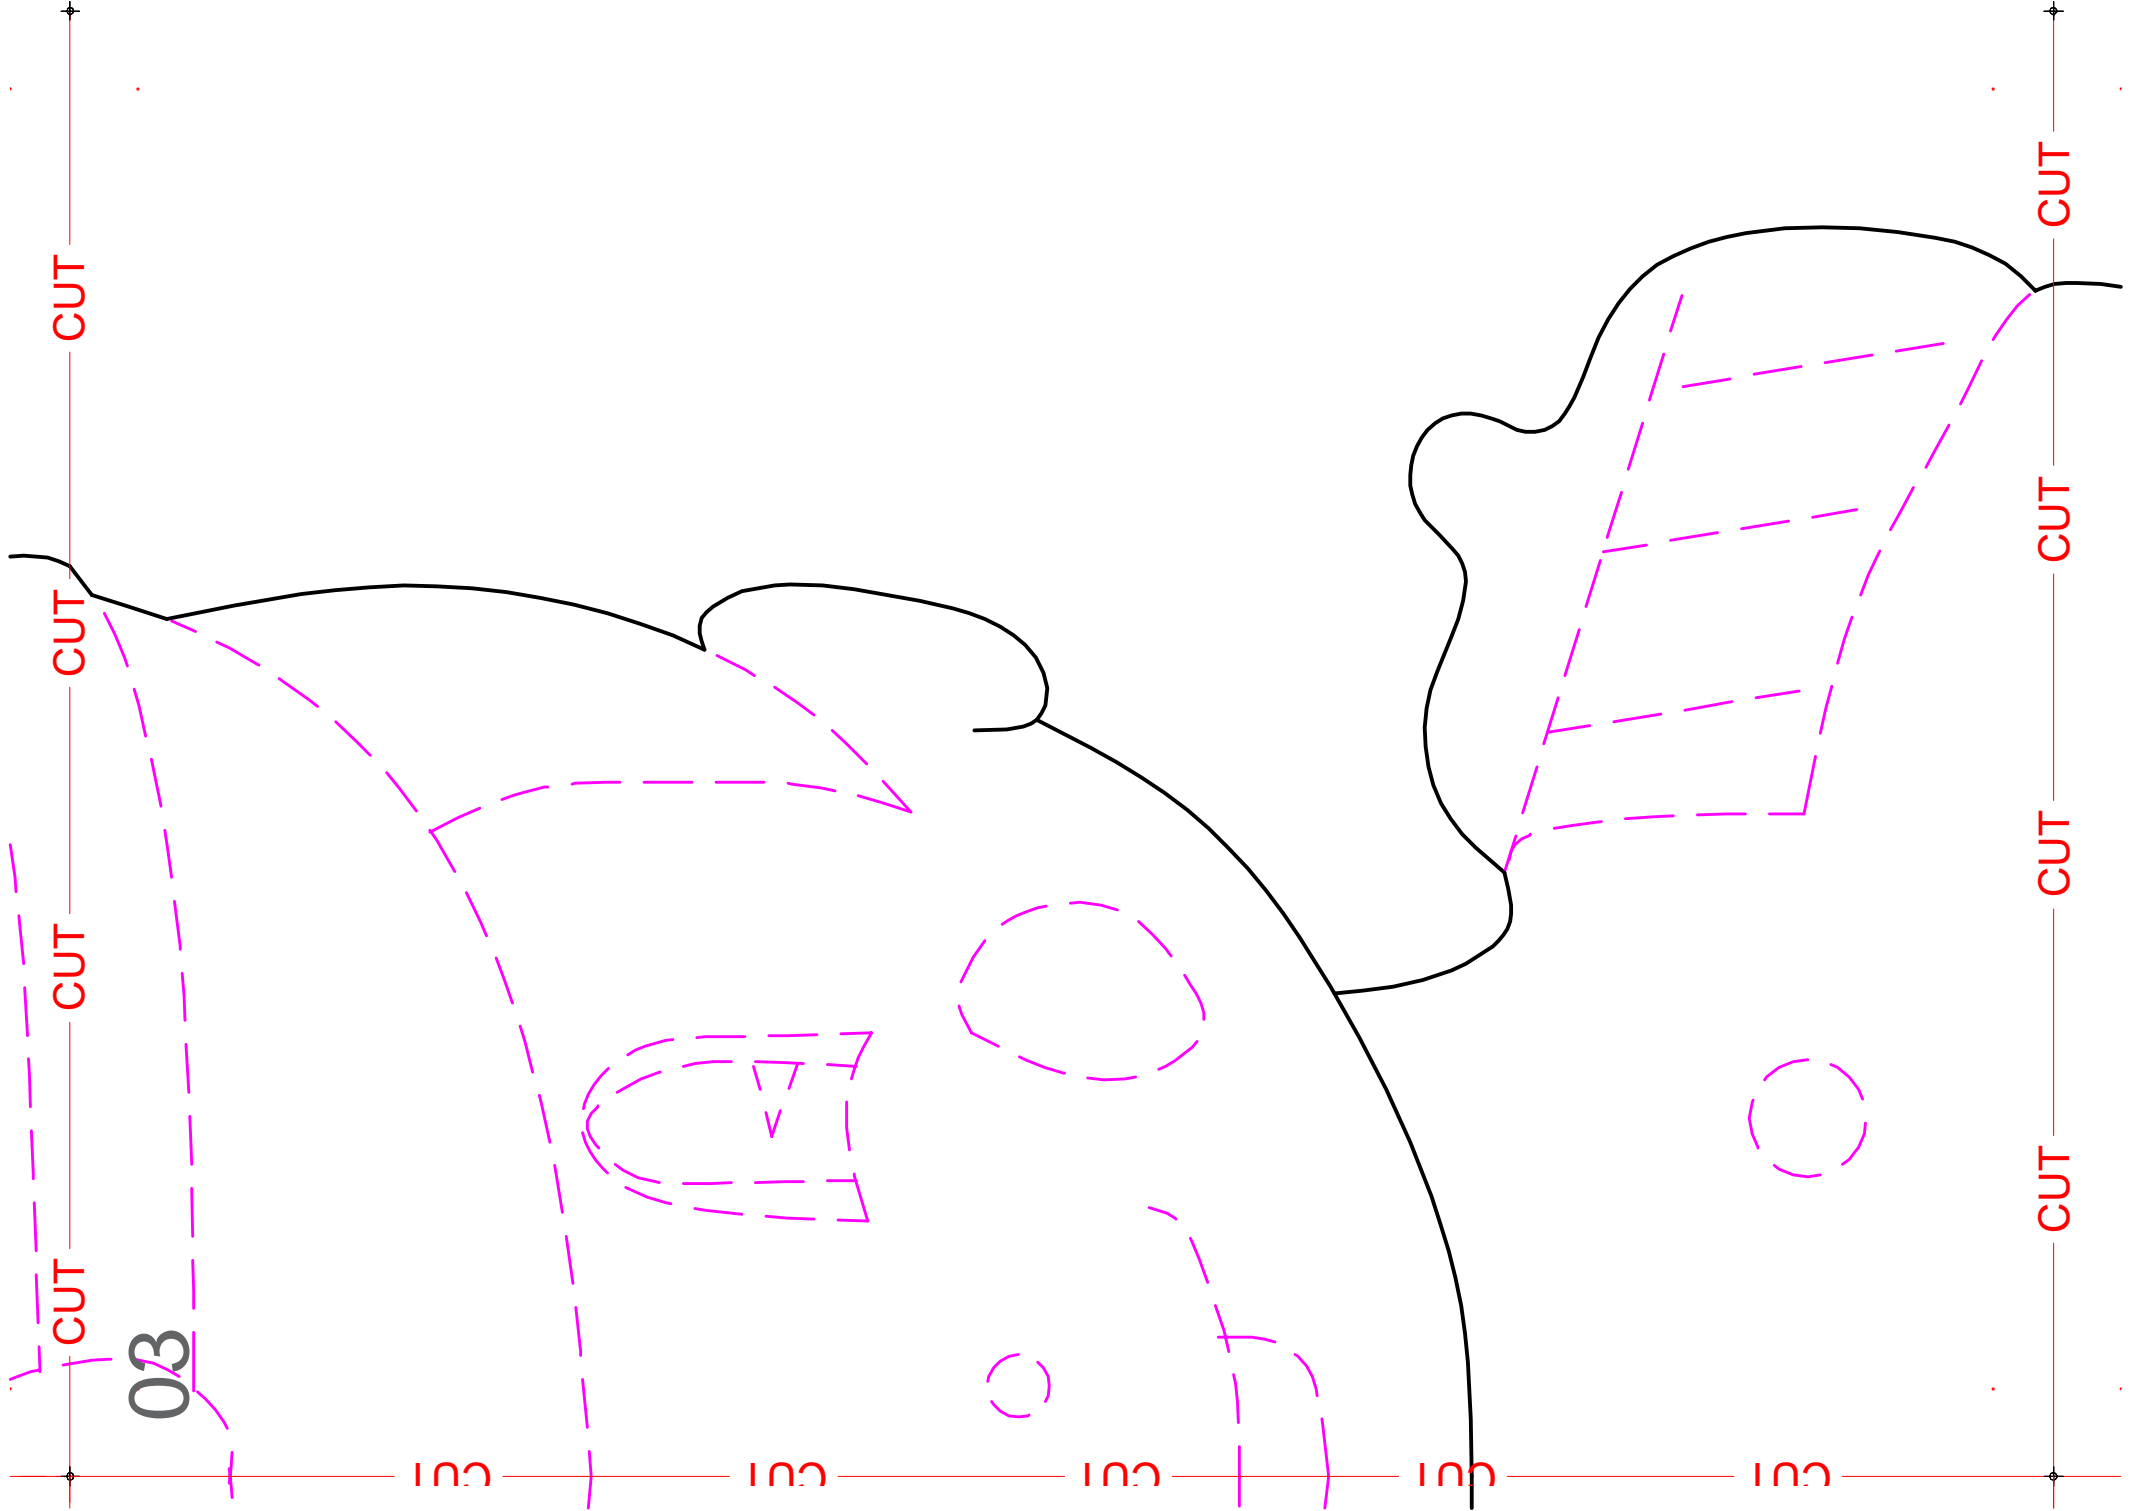

Schilder patroon "TOM"

Afmetingen: ca. 118x33 cm

© L.Lammertsma

#-068

Schilder patroon "TOM"

Afmetingen: ca. 118x33 cm

© L.Lammertsma

#-068

01

02

04

CUT

CUT

CUT

CUT

CUT

CUT

CUT

CUT

05

CUT

CUT

CUT

CUT